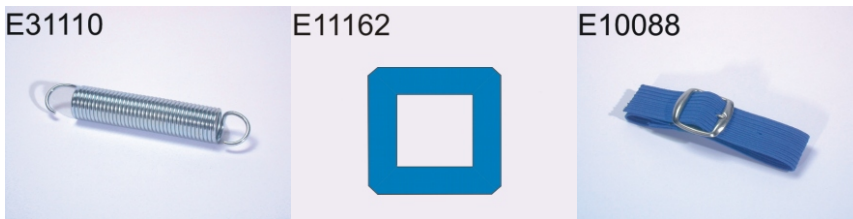

## Spare parts list for Minitramp "Euroteam"

- E21345 Jumping bed 70 x 60 cm with 6 mm wide woven nylon bands complete with anchor bars  
 E21545 Jumping bed 70 x 60 cm with 13 mm wide woven nylon bands complete with anchor bars  
 E20005 Anchor bar for jumping bed

- E31110 Steel spring (length 185 mm, 32 mm)  
 E11162 Coverall frame pads  
 E10088 Strap, elastic for fastening frame pads - frame

### Leg and frame parts

- E44162 Stability plate for leg, end - left (frontview)  
 E44163 Stability plate for leg, end - right (frontview)  
 E44164 Stability plate for leg, front (frontview)

- E45048 Flat steel, short  
 E45049 Flat steel, long  
 E45104 Floor protection with screws