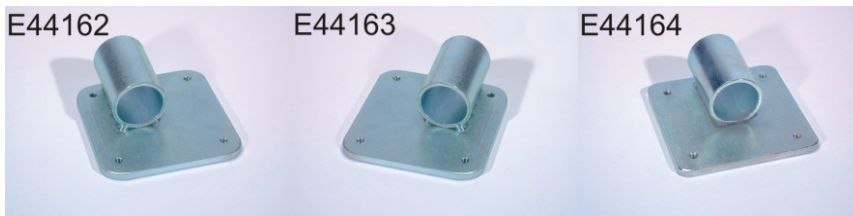

## Spare parts list for Minitramp "Euroteam"

- E21345 Jumping bed 70 x 60 cm with 6 mm wide woven nylon bands complete with anchor bars  
 E21545 Jumping bed 70 x 60 cm with 13 mm wide woven nylon bands complete with anchor bars  
 E20005 Anchor bar for jumping bed

- E31110 Steel spring (length 185 mm, 32 mm)  
 E11162 Coverall frame pads  
 E10088 Strap, elastic for fastening frame pads - frame

### Leg and frame parts

- E44162 Stability plate for leg, end - left (frontview)  
 E44163 Stability plate for leg, end - right (frontview)  
 E44164 Stability plate for leg, front (frontview)

- E45048 Flat steel, short  
 E45049 Flat steel, long  
 E45104 Floor protection with screws

### Mounting assembly

Mounting tool: E31000

(for easier attaching  
of the steel springs)